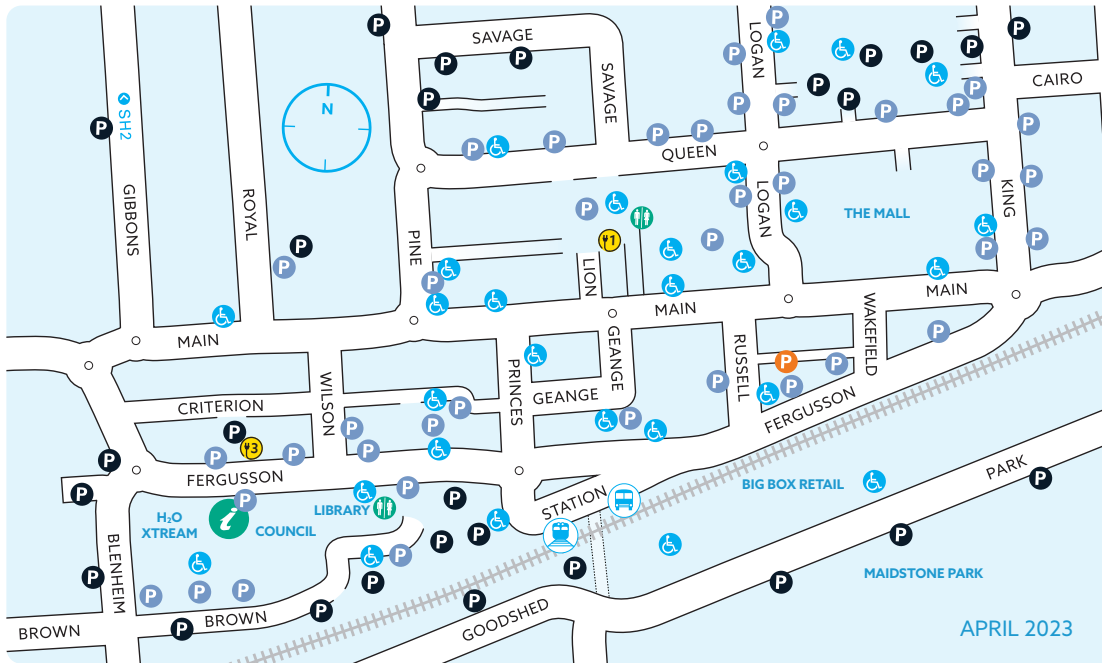

CITY CENTRE PARKING

Public parking is free in Upper Hutt *—ALL THE TIME*

However, we still need to manage the time cars remain in parks to ensure that everyone has a chance to shop here.

If you require a longer period of time to park, we've provided a map (over) which indicates where you can park for **two hours or more**.

More information and a full parking map is available online at upperhuttcity.com/parking

Te Kaunihera o
Te Awa Kairangi ki Uta
Upper Hutt City Council

PARKING IN UPPER HUTT

- Public parking 2 or 3 hours
 - Public parking 5 hours
 - Public parking all day
 - Electric vehicles (1/3 hrs)
 - Disability parking
 - Public toilets
- Supermarkets, and big box retail have their own customer parking (times vary). **Charges apply at The Mall undercover carpark.**

This is a **guide** only and may be subject to change without prior notice. Please refer to existing signage in any location for correct parking time allowances.

For more information and a detailed map, go to upperhuttcity.com/parking